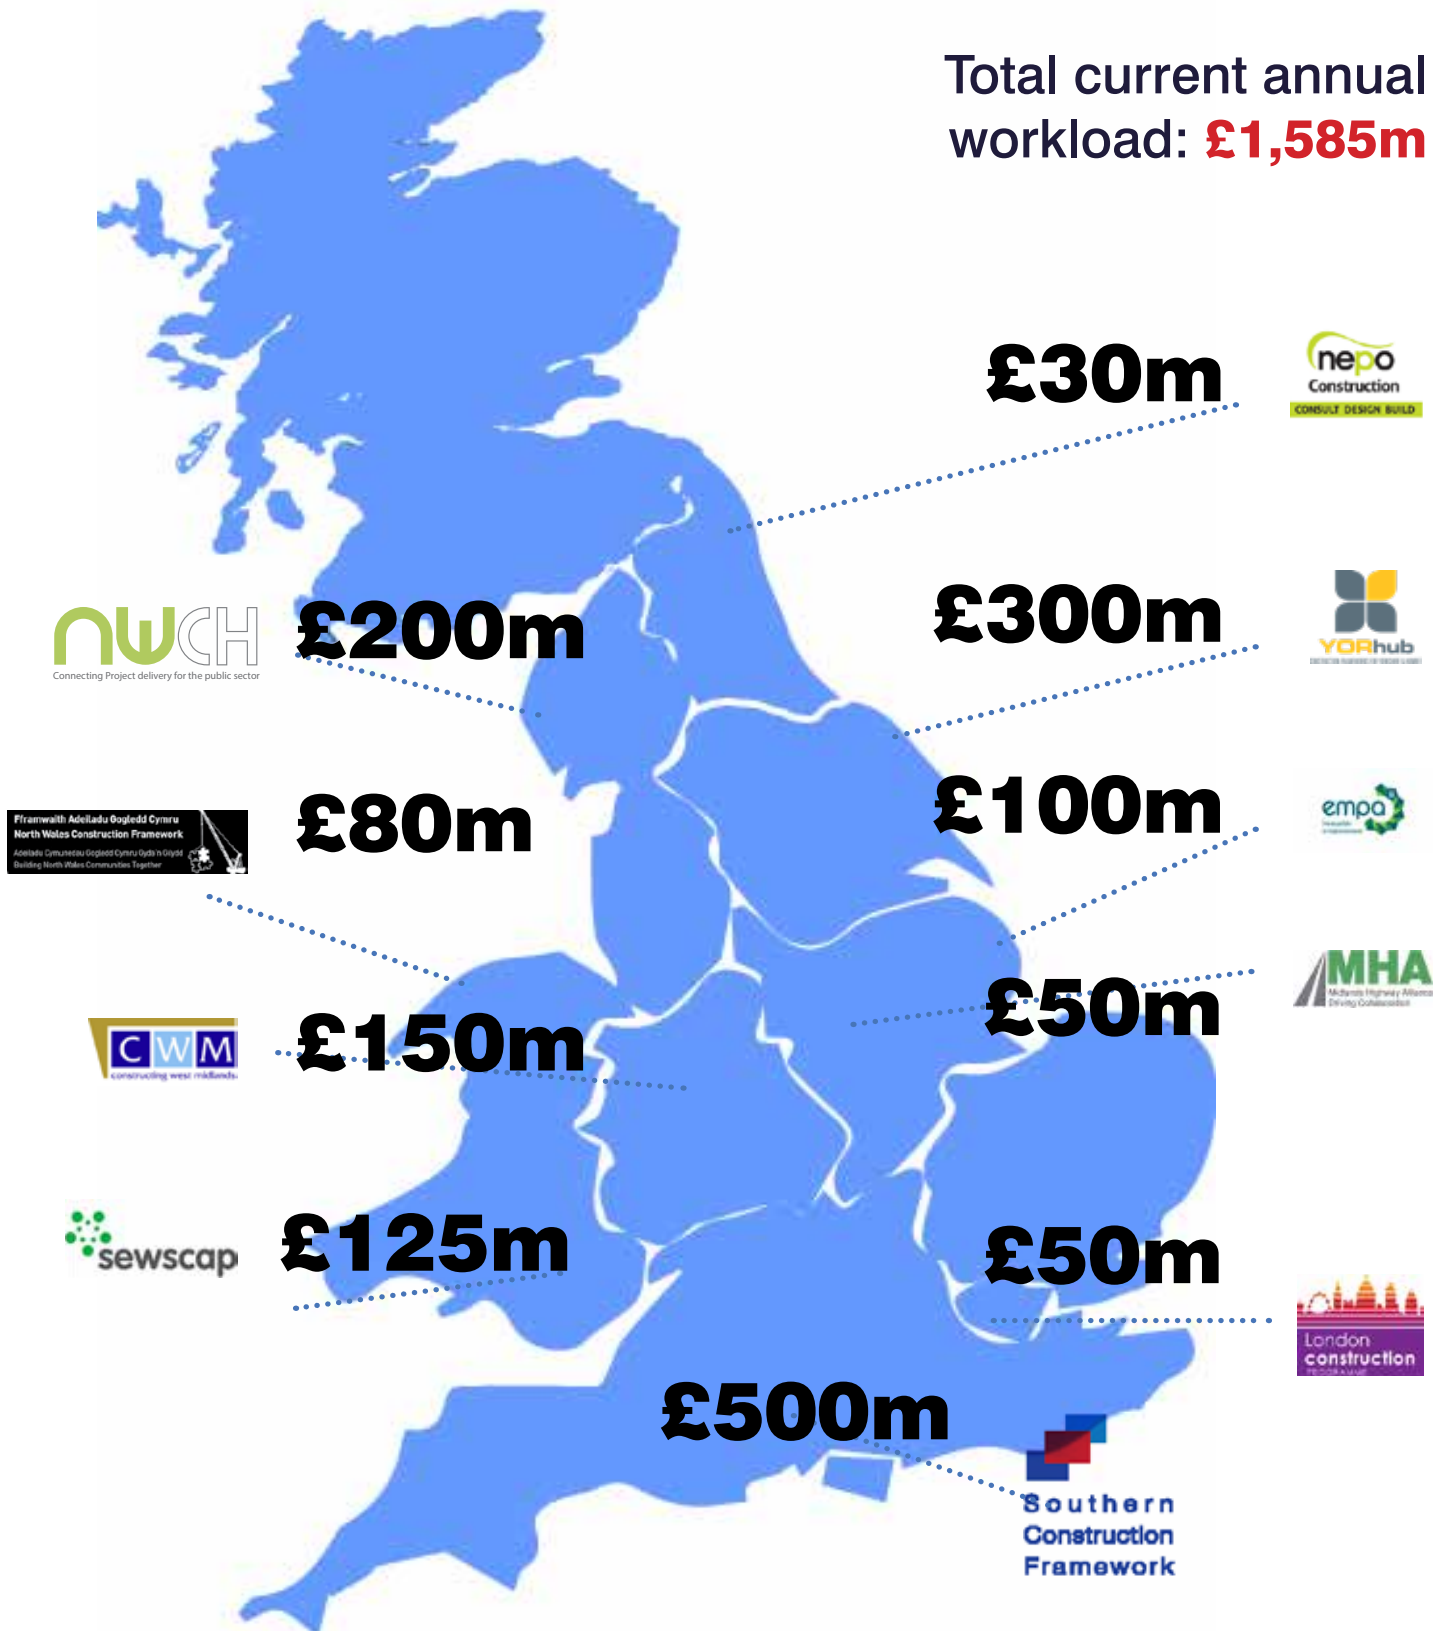

National Association of Construction Frameworks

About us:

The The National Association of Construction Frameworks (NACF) is playing a unique role in leading the ongoing adoption of best practice in local government. Building on our past successes, the NACF is working together with the Local Government Association (LGA) to help shape the future of local government construction. Between us, we deliver over £1.4bn of construction work a year. We share key objectives to build quality assets to cost and time whilst ensuring we deliver social value through support to the local economy, employment and skills. Our partnerships with the private sector give us a unique insight into the construction market and enable us to better inform local and central government through our market intelligence and understanding of the supply chain. Our combined data demonstrates we outperform traditional construction procurement.

The NACF is actively supporting delivery of Local Government Construction through:

- Nationally agreed KPI's
- Quarterly Market Intelligence
- Leadership BIM for Local Government
- "Effective Frameworks" expertise
- Fair Payment
- Support for PAS 91
- Supply Chain developments
- Construction cost benchmarking
- Adding Social value through construction

National
Association
Construction
Frameworks

Serving the Public Sector

Regional Construction Frameworks

Total current annual workload: **£1,585m**

Partnership websites:

East Midlands em-pa.org.uk
 London londonconstructionprogramme.co.uk
 Midlands Highway Alliance mhaweb.org.uk
 North East nepo.org
 North Wales denbighshire.gov.uk